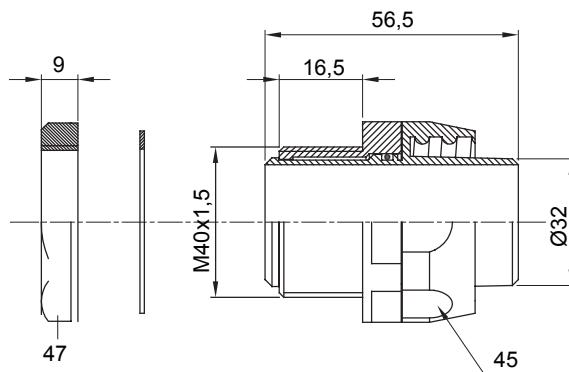

Straight and revolving coupling device for sheath with IP54 protection degree.

Colour	Black RAL 9005	IP degree	IP54
ISO pitch	M 40x1.5	Sheath Ø (mm)	32
Type	Revolving	Electrocod	210

DIMENSIONAL

TECHNICAL SYMBOLOGY